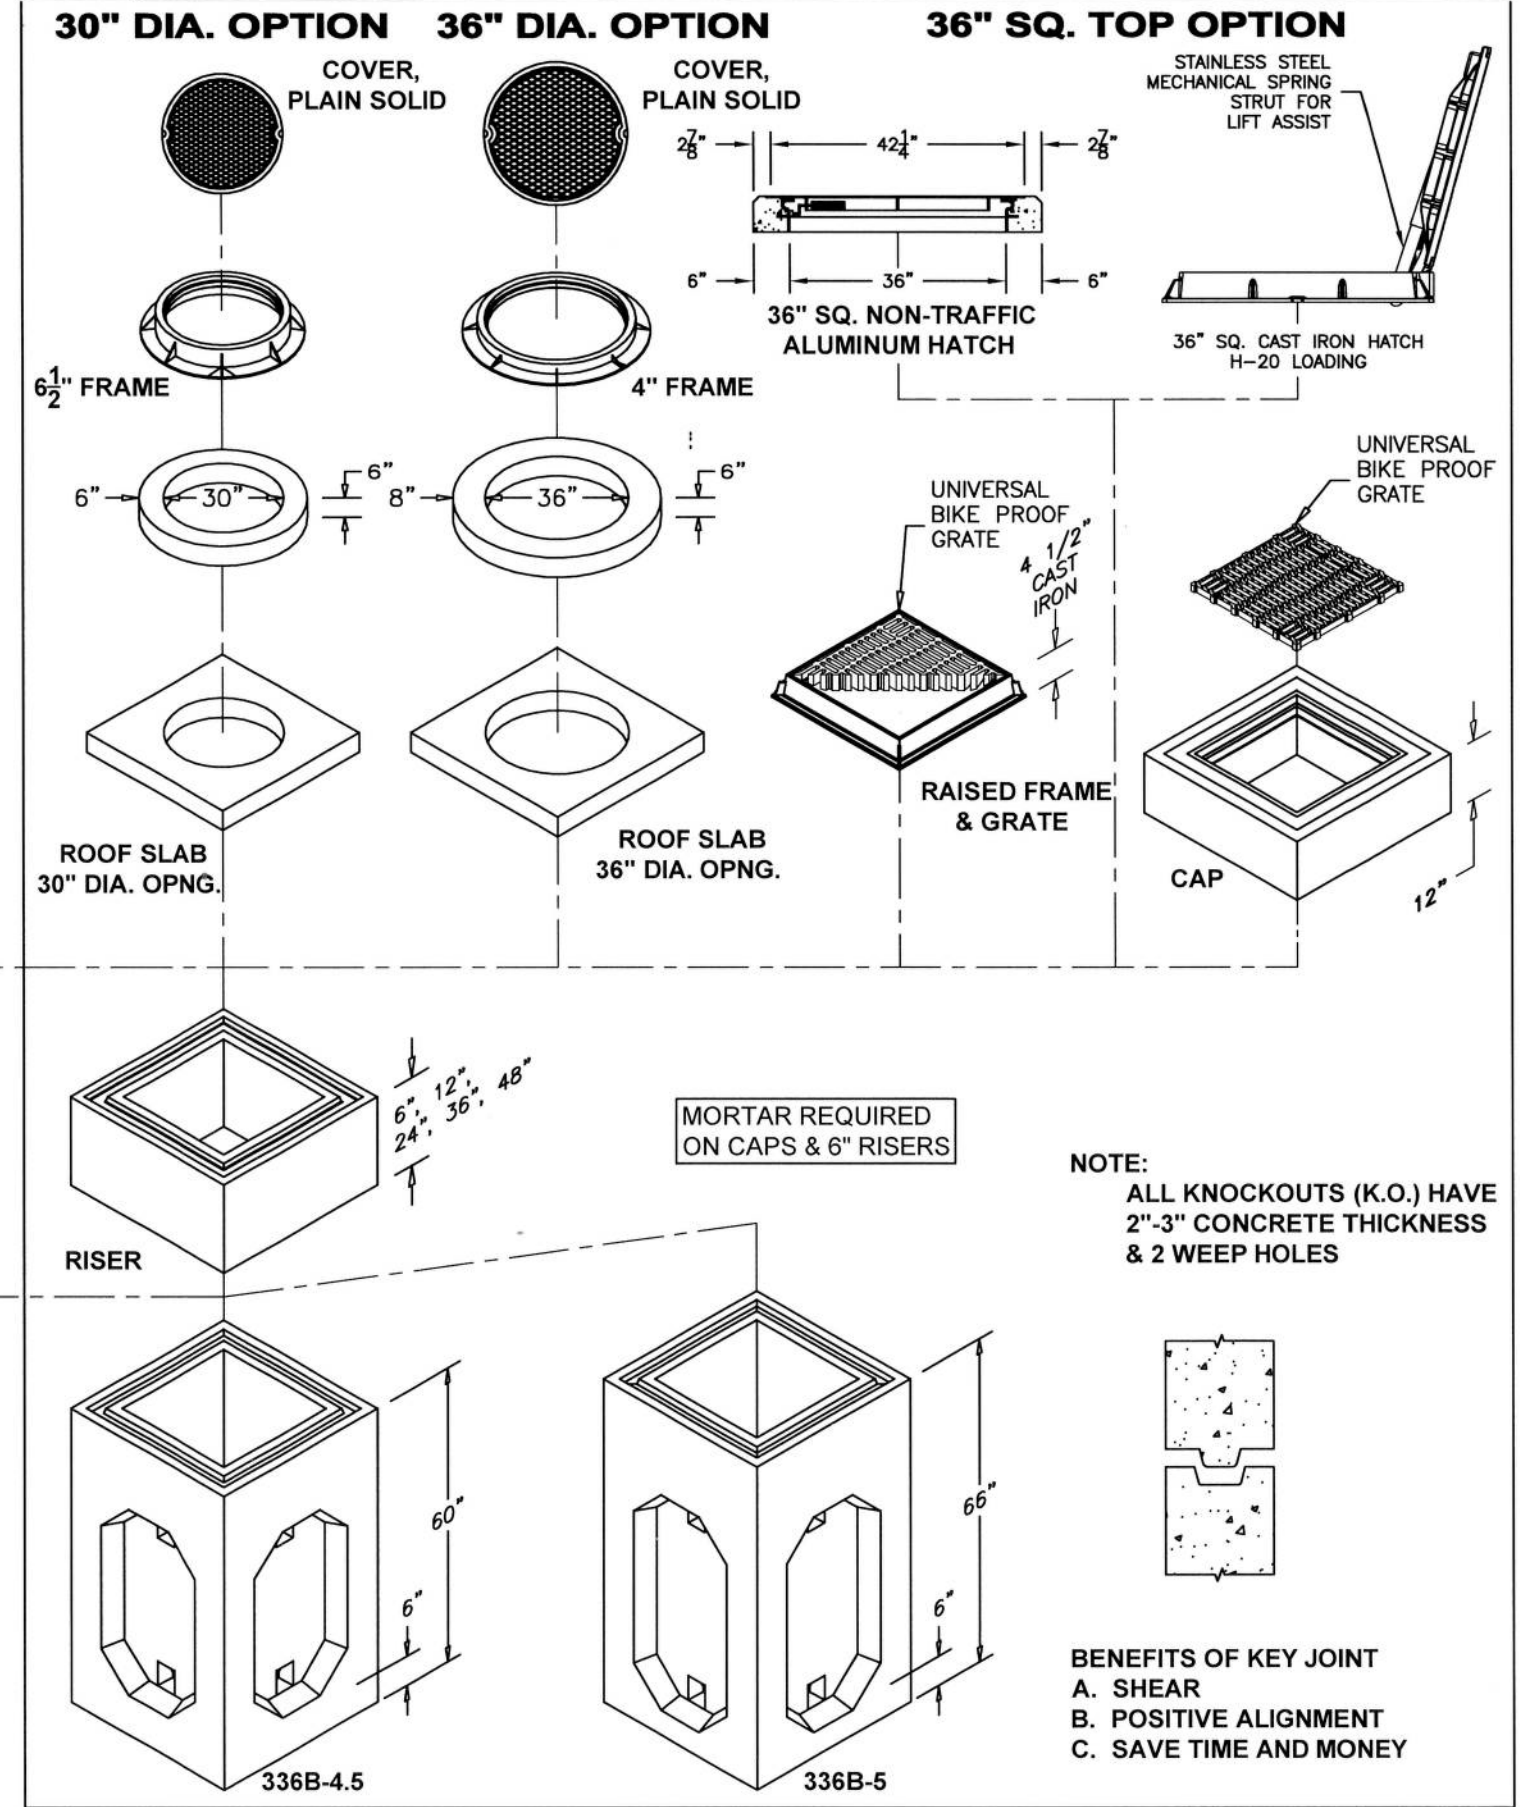

36" SQ. BASIN - 24" DIA. - 24" SQ. TOP OPTION

36" SQ. BASIN - 30" DIA. - 36" DIA. - 36" SQ. TOP OPTION

L:\CADD\MINI CATALOG\Mini Catalog Edition K-3\Catalog 2019\PGS XX-XY CATCH BASIN OPTIONS 1.dwg