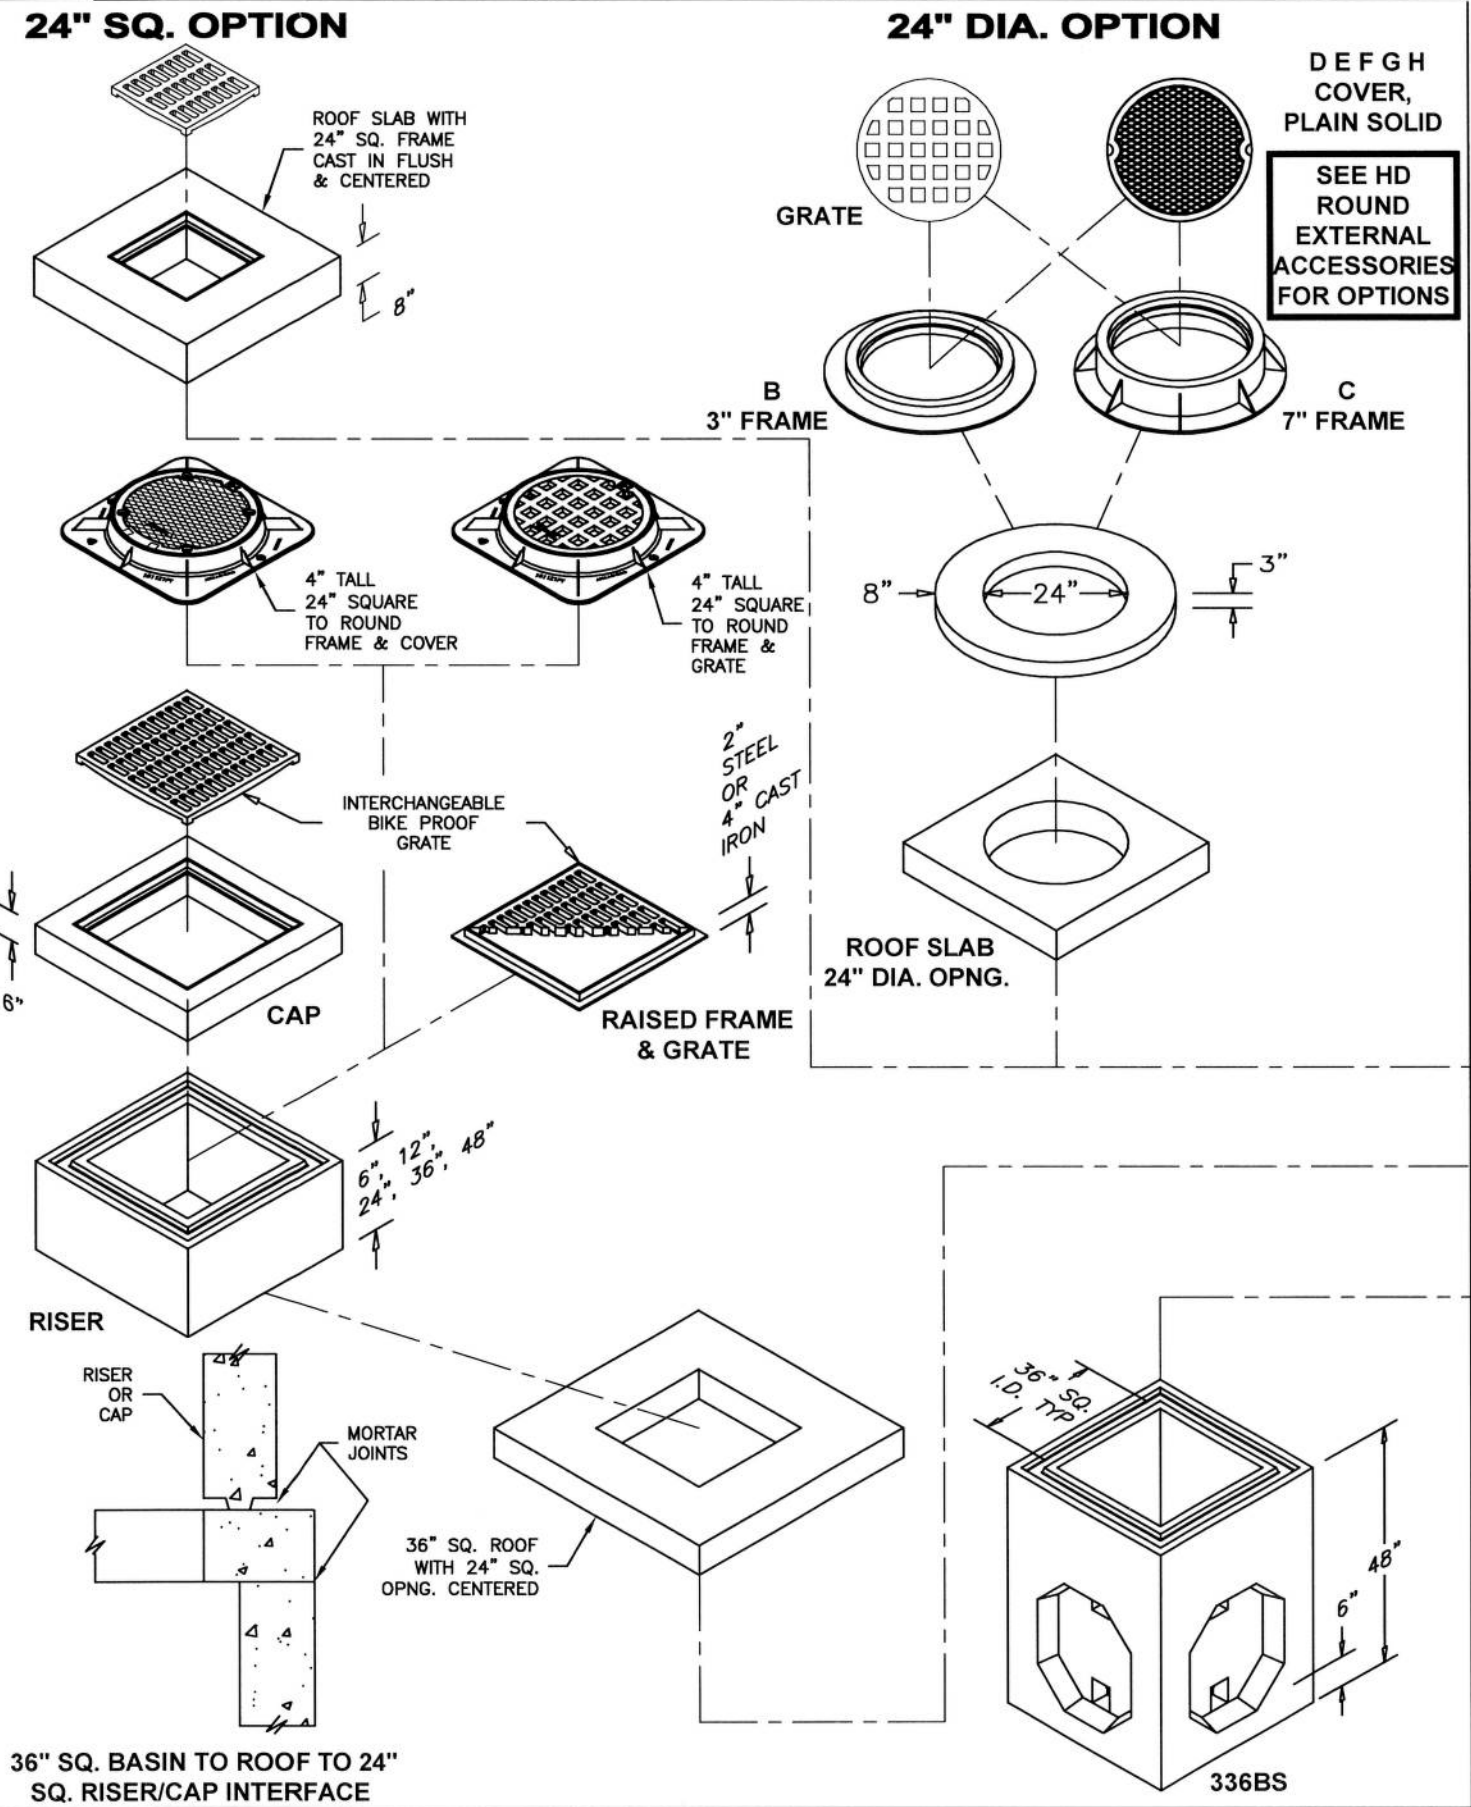

36" SQ. BASIN - 24" DIA. - 24" SQ. TOP OPTION

36" SQ. BASIN - 30" DIA. - 36" DIA. - 36" SQ. TOP OPTION

L:\CADD\MINI CATALOG\Mini Catalog Edition K-3\Catalog 2019\PGS XX-XY CATCH BASIN OPTIONS 1.dwg